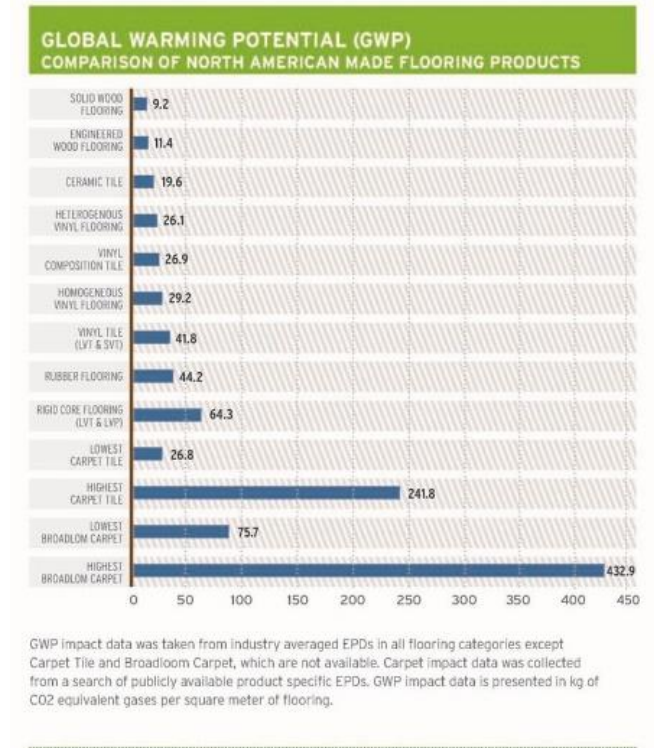

Sustainability topics in product
development to decrease the
environmental impact of wood-
based products

Een samenwerking van:

Met de steun van:

Veneered products - Process

Een samenwerking van:

Met de steun van:

Veneered products – Environmental impact

• Environmental Product declaration (EPD)

- Aim for Decospan to have 3rd party verified EPD's for all its products
- To act as a a base-line for further product and process improvement