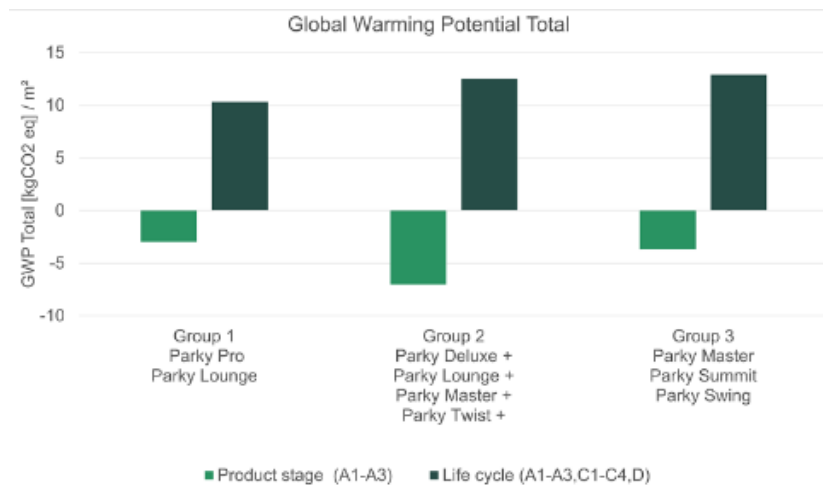

Een samenwerking van:

Met de steun van:

Decospan - Strategy

“Evolving from intuitive actions to a sustainability strategy”

-55% GHG in 2030
Climate neutral in 2050

Corporate Sustainability Reporting
Directive (CSRD)
Non-financial reporting in 2026
Q1 2024 report for Menen and DFN

Sustainability topics in product
development to decrease the
environmental impact of wood-
based products

Een samenwerking van:

Met de steun van:

Veneered products - Process

Een samenwerking van:

Met de steun van:

Veneered products – Environmental impact

• Environmental Product declaration (EPD)

- Aim for Decospan to have 3rd party verified EPD's for all its products
- To act as a a base-line for further product and process improvement